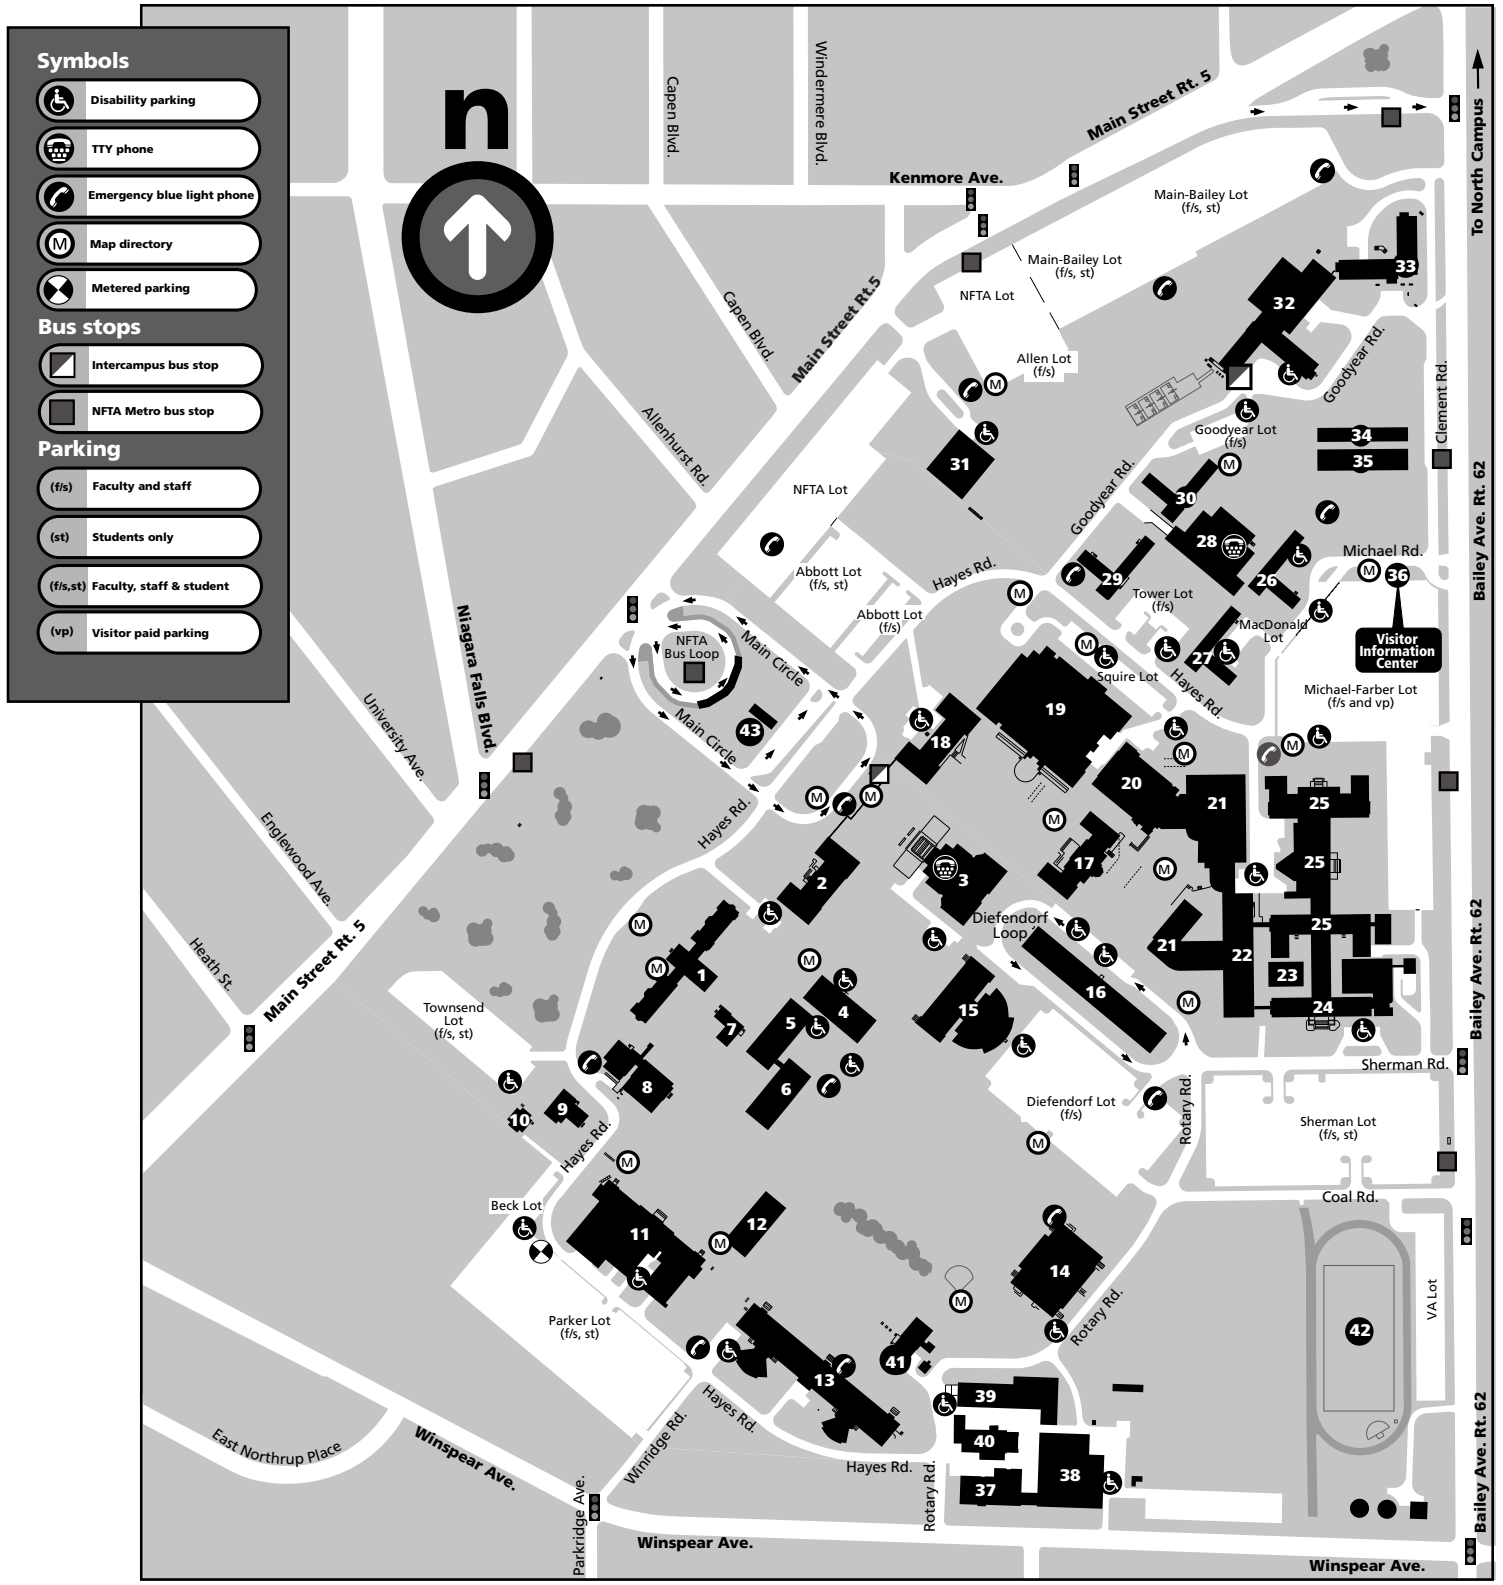

SOUTH CAMPUS

University at Buffalo

Abbott Hall	3	Butler Annex B	35	Foster Hall	18	Kimball Tower	28	Service Building	37
Acheson Annex	12	Cary Hall	22	Goodyear Hall	32	MacDonald Hall	27	Service Center Building	38
Acheson Hall	13	Clark Hall	14	Harriman Hall	17	Mackay Heating Plant	40	Sherman Hall	24
Allen Hall	31	Clement Hall	33	Hayes A	4	Michael Hall	26	Squire Hall	19
Beck Hall	10	Crosby Hall	2	Hayes B	5	Parker Hall	11	Townsend Hall	9
Biomedical Education Building	21	Diefendorf Annex	16	Hayes C	6	Pritchard Hall	29	Visitor Information Center	36
Biomedical Research Building	20	Diefendorf Hall	15	Hayes D	7	Rapid Transit Station	43	Wende Hall	8
Buffalo Materials Research Center	41	Farber Annex	23	Hayes Hall	1	Rotary Field	42		
Butler Annex A	34	Farber Hall	25	Howe Building	39	Schoellkopf Hall	30		